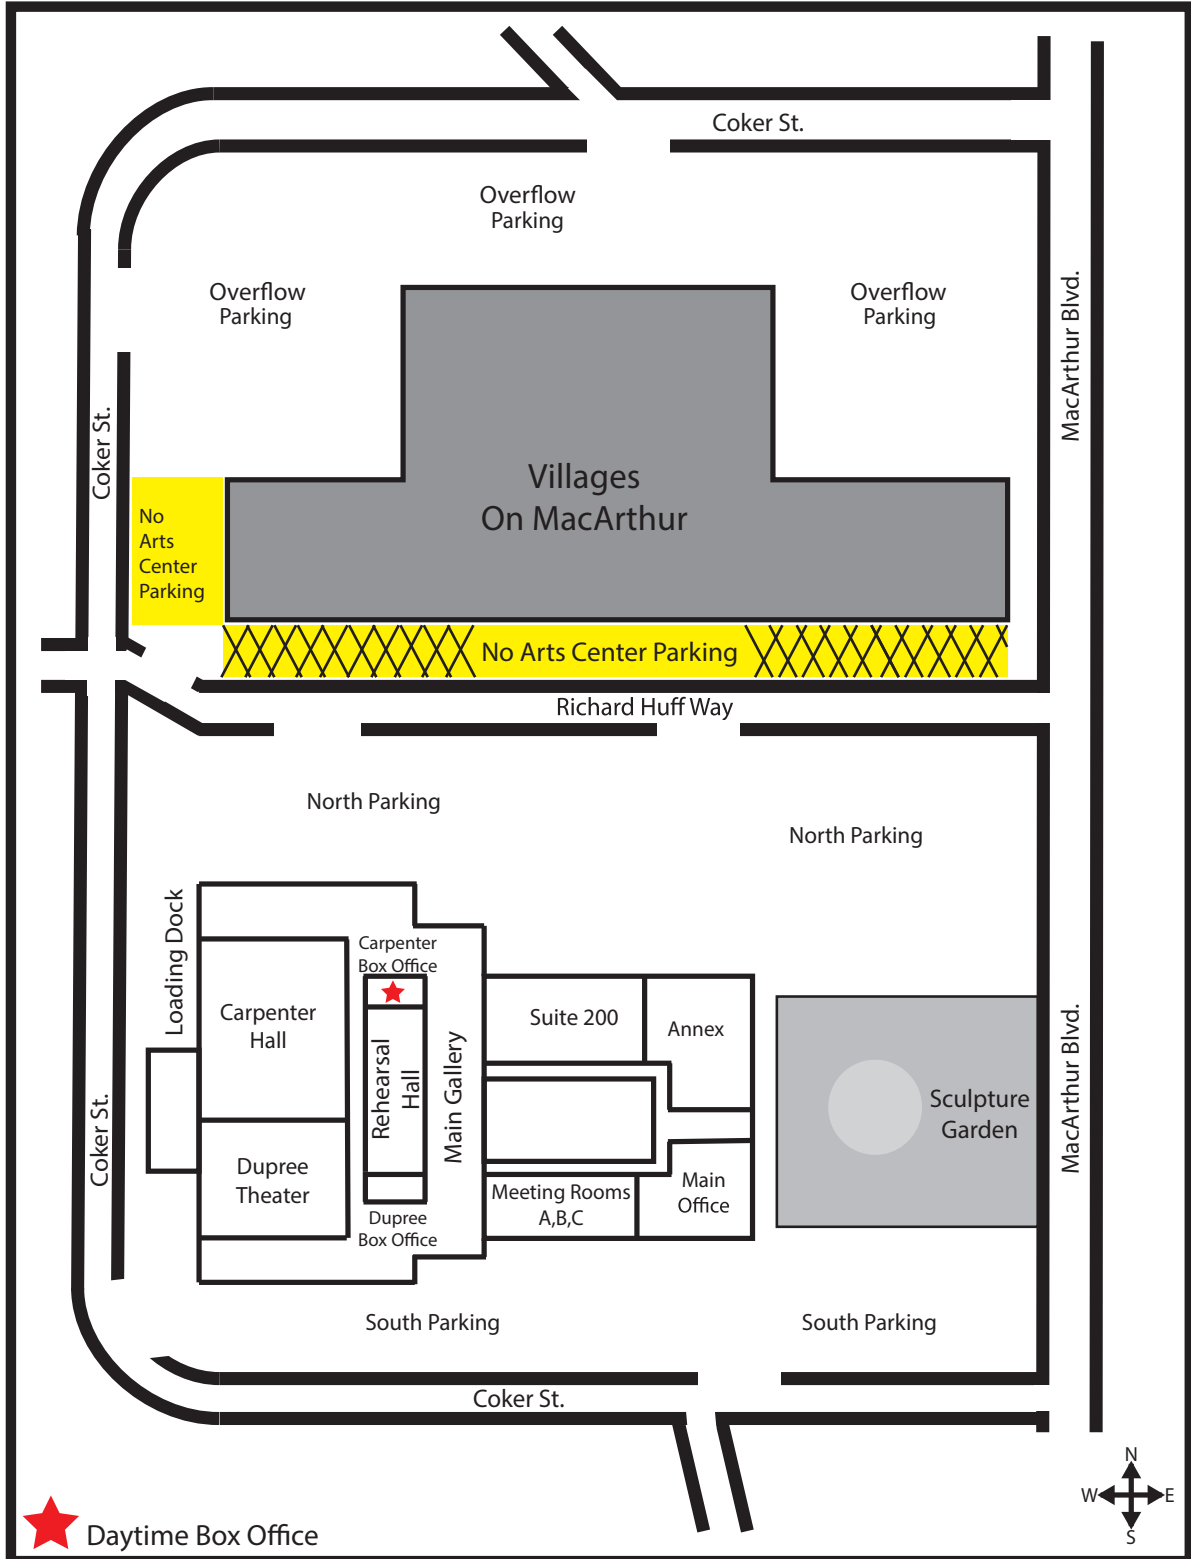

IRVING ARTS CENTER

-Parking Map-

Parking is limited so please arrive early.

 Daytime Box Office